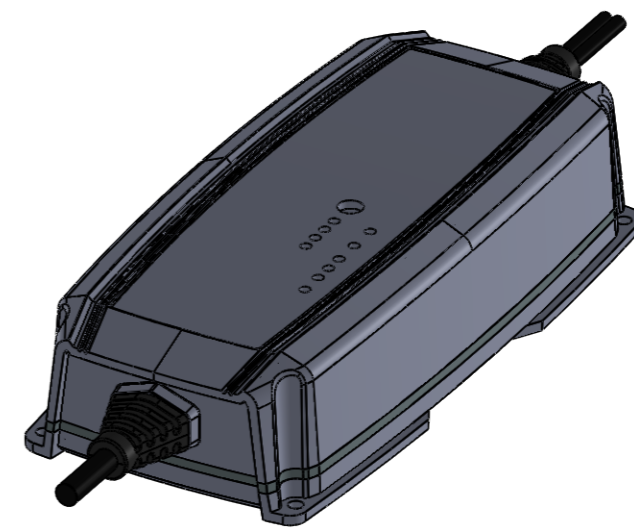

Dimension Drawing - BSC IP65 12/07 24/05

BPC120731014R	Blue Smart IP65 Charger 12/7(1) 230V AU/NZ Retail
BPC120731024R	Blue Smart IP65 Charger 12/7(1) 230V UK Retail
BPC120731034R	Blue Smart IP65 Charger 12/7(1) 230V CEE 7/16 Retail
BPC120731064R	Blue Smart IP65 Charger 12/7(1) 230V CEE 7/17 Retail
BPC120731104R	Blue Smart IP65 Charger 12/7(1) 120V NEMA 1-15P Retail
BPC240531014R	Blue Smart IP65 Charger 24/5(1) 230V AU/NZ Retail
BPC240531034R	Blue Smart IP65 Charger 24/5(1) 230V CEE 7/16 Retail
BPC240531064R	Blue Smart IP65 Charger 24/5(1) 230V CEE 7/17 Retail
BPC24051104R	Blue Smart IP65 Charger 24/5(1) 120V NEMA 1-15P Retail

Dimensions in mm

**victron energy**  
BLUE POWER