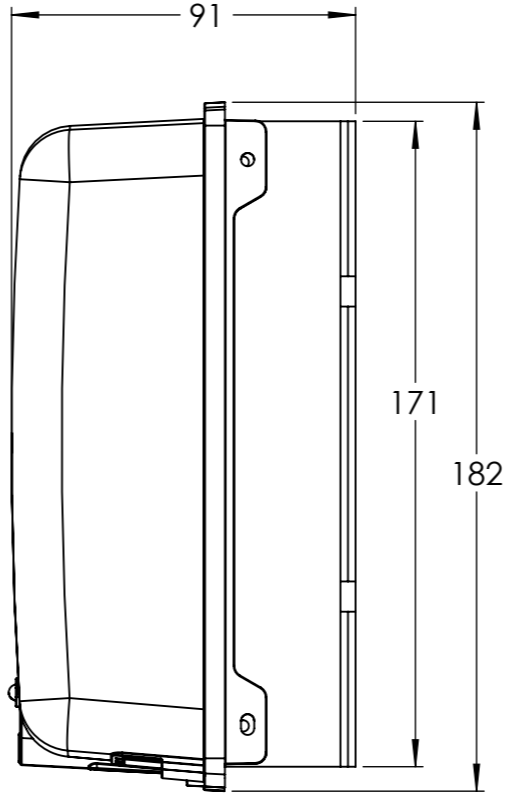

Dimension Drawing - SmartSolar charge controller	
SCC115045210	SmartSolar MPPT 150/45-Tr
SCC115060210	SmartSolar MPPT 150/60-Tr
SCC115070210	SmartSolar MPPT 150/70-Tr

DETAIL A
SCALE 1 : 1

Dimensions in mm