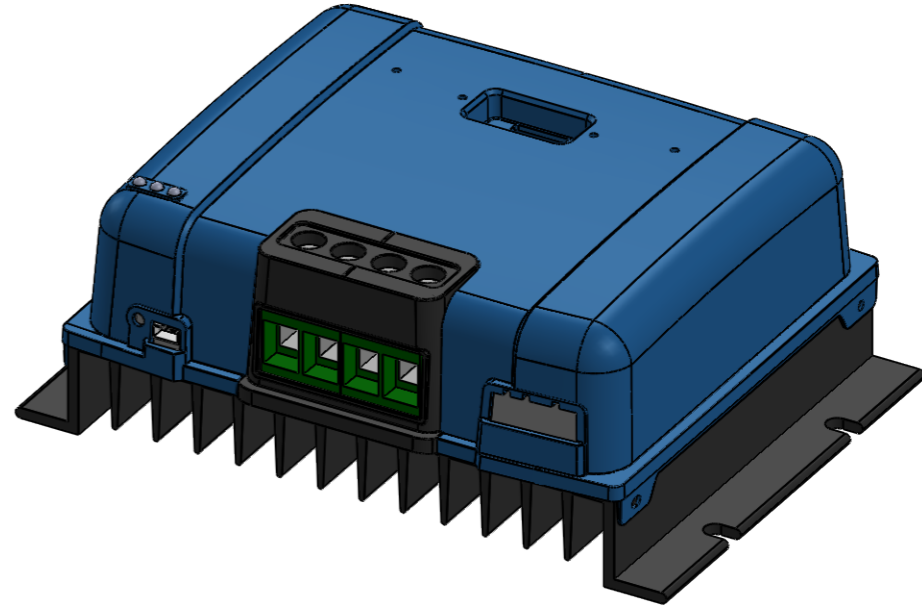

Dimension Drawing - SmartSolar charge controller	
SCC115045210	SmartSolar MPPT 150/45-Tr
SCC115060210	SmartSolar MPPT 150/60-Tr
SCC115070210	SmartSolar MPPT 150/70-Tr

DETAIL A
SCALE 1 : 1

Dimensions in mm

victron energy
BLUE POWER