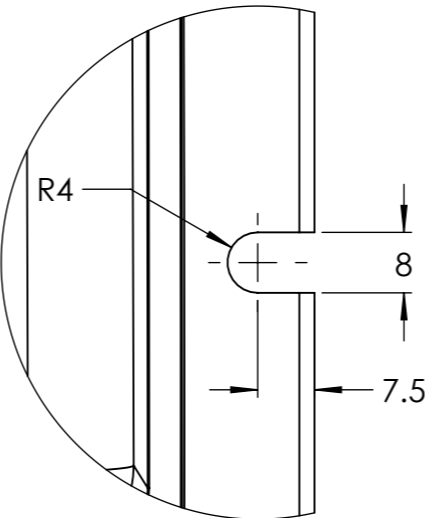

Dimension Drawing - SmartSolar charge controller	
SCC115045210	SmartSolar MPPT 150/45-Tr
SCC115060210	SmartSolar MPPT 150/60-Tr
SCC115070210	SmartSolar MPPT 150/70-Tr

DETAIL A
SCALE 1 : 1

Dimensions in mm