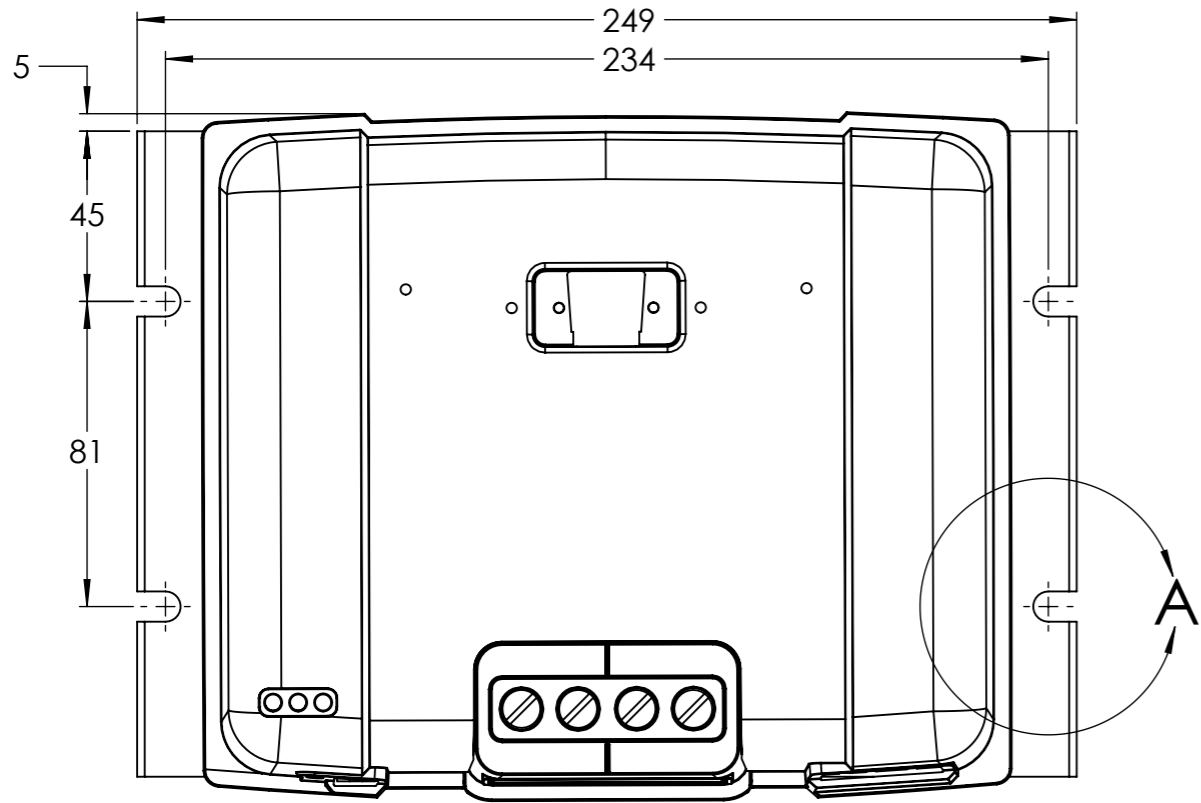

Dimension Drawing - SmartSolar charge controller	
SCC115045210	SmartSolar MPPT 150/45-Tr
SCC115060210	SmartSolar MPPT 150/60-Tr
SCC115070210	SmartSolar MPPT 150/70-Tr

DETAIL A
SCALE 1 : 1

Dimensions in mm