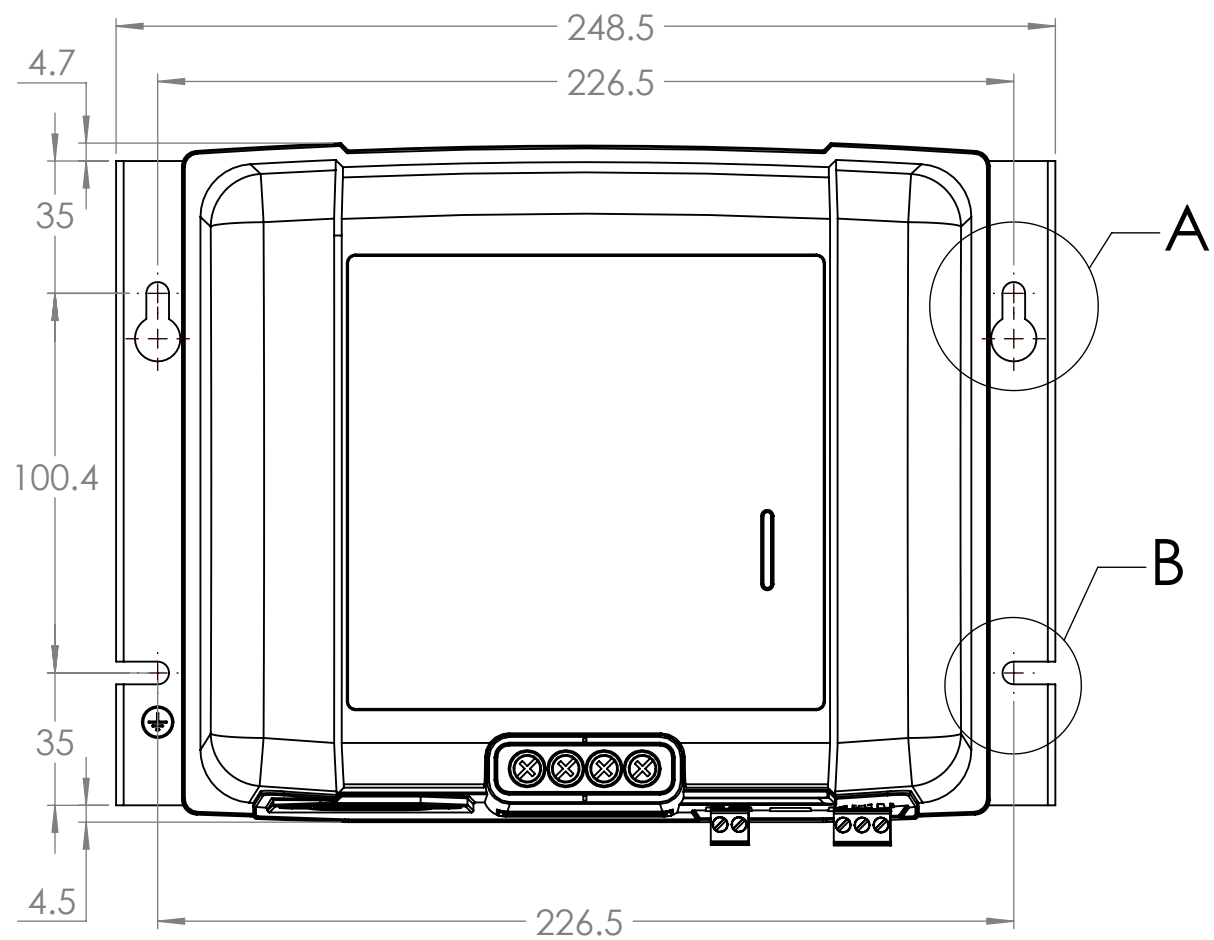

Dimension Drawing - Phoenix Smart IP43 Charger (3)	
PSC123053095	Phoenix Smart IP43 Charger 12/30(3) 120-240V
PSC125053095	Phoenix Smart IP43 Charger 12/50(3) 120-240V
PSC241653095	Phoenix Smart IP43 Charger 24/16(3) 120-240V
PSC242553095	Phoenix Smart IP43 Charger 24/25(3) 120-240V

DETAIL A
SCALE 1 : 1

DETAIL B
SCALE 1 : 1

Dimensions in mm