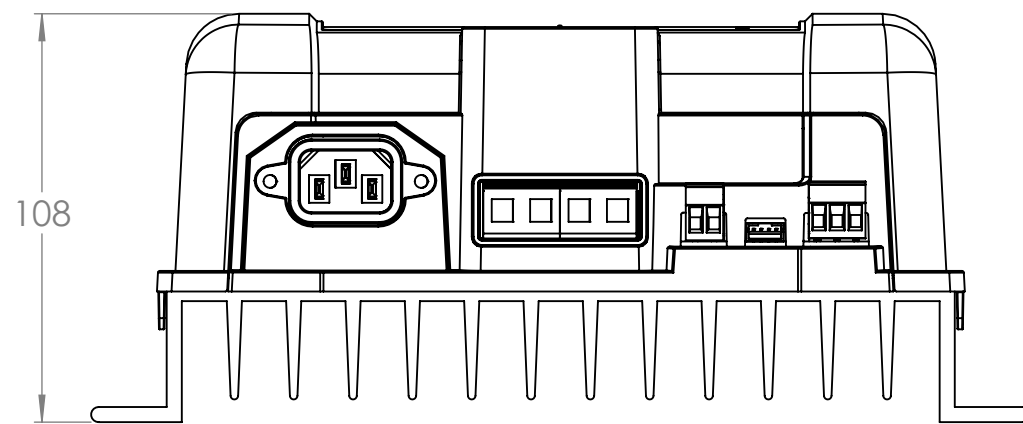

Dimension Drawing - Phoenix Smart IP43 Charger (3)	
PSC123053095	Phoenix Smart IP43 Charger 12/30(3) 120-240V
PSC125053095	Phoenix Smart IP43 Charger 12/50(3) 120-240V
PSC241653095	Phoenix Smart IP43 Charger 24/16(3) 120-240V
PSC242553095	Phoenix Smart IP43 Charger 24/25(3) 120-240V

DETAIL A
SCALE 1 : 1

DETAIL B
SCALE 1 : 1

Dimensions in mm