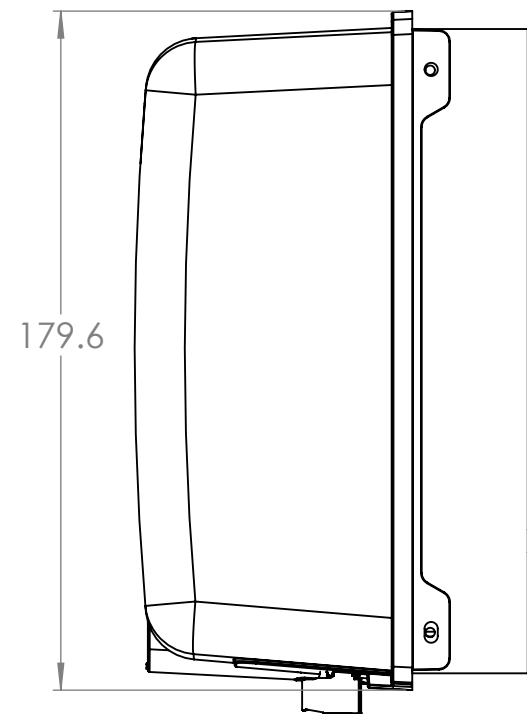

Dimension Drawing - Phoenix Smart IP43 Charger (3)	
PSC123053095	Phoenix Smart IP43 Charger 12/30(3) 120-240V
PSC125053095	Phoenix Smart IP43 Charger 12/50(3) 120-240V
PSC241653095	Phoenix Smart IP43 Charger 24/16(3) 120-240V
PSC242553095	Phoenix Smart IP43 Charger 24/25(3) 120-240V

DETAIL A
SCALE 1 : 1

DETAIL B
SCALE 1 : 1

Dimensions in mm