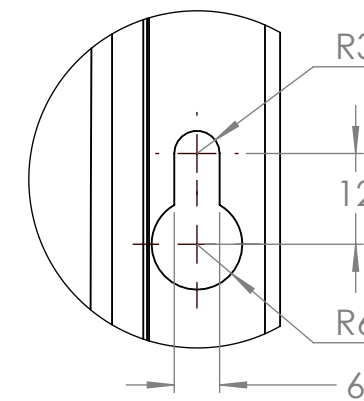

Dimension Drawing - Phoenix Smart IP43 Charger (3)	
PSC123053095	Phoenix Smart IP43 Charger 12/30(3) 120-240V
PSC125053095	Phoenix Smart IP43 Charger 12/50(3) 120-240V
PSC241653095	Phoenix Smart IP43 Charger 24/16(3) 120-240V
PSC242553095	Phoenix Smart IP43 Charger 24/25(3) 120-240V

DETAIL A
SCALE 1 : 1

DETAIL B
SCALE 1 : 1

Dimensions in mm