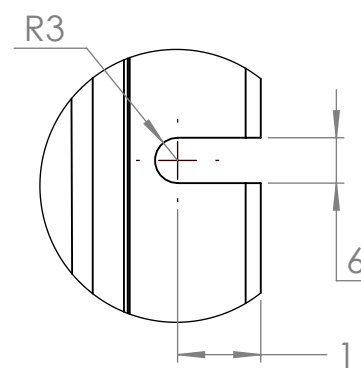

Dimension Drawing - Phoenix Smart IP43 Charger (3)	
PSC123053095	Phoenix Smart IP43 Charger 12/30(3) 120-240V
PSC125053095	Phoenix Smart IP43 Charger 12/50(3) 120-240V
PSC241653095	Phoenix Smart IP43 Charger 24/16(3) 120-240V
PSC242553095	Phoenix Smart IP43 Charger 24/25(3) 120-240V

DETAIL A
SCALE 1 : 1

DETAIL B
SCALE 1 : 1

Dimensions in mm