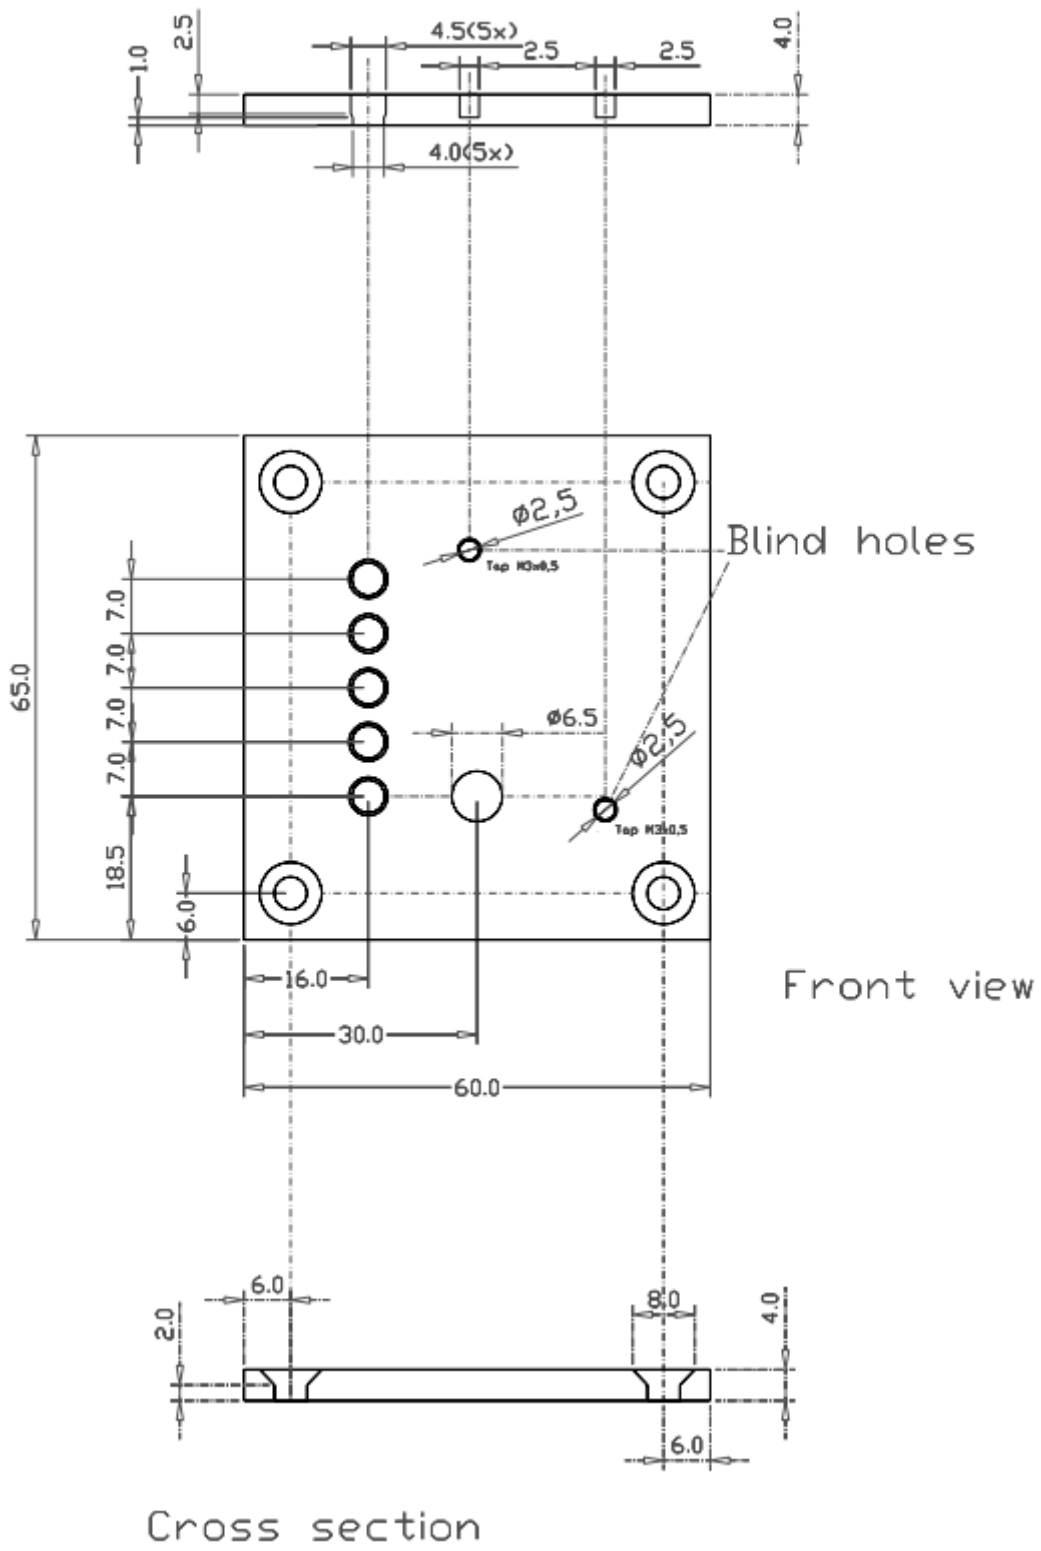

Dimensions in mm

Dimensions of metal panel

REC030001200 Phoenix Inverter Control

Revision : v1.0
Date : 01-09-2015

Page 1 of 1