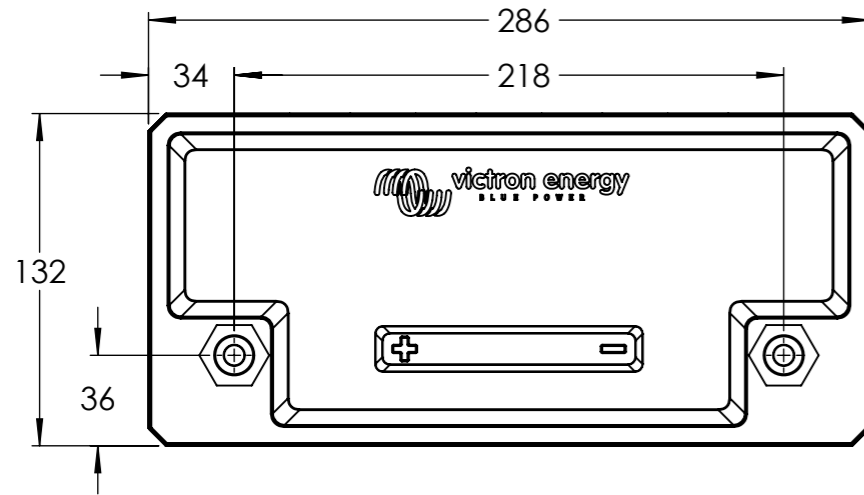

Dimension Drawing - LiFePO4 (Smart)

BAT512060410

LiFePO4 Battery 12.8V/60Ah Smart

Dimensions in mm

**victtron energy**  
BLUE POWER