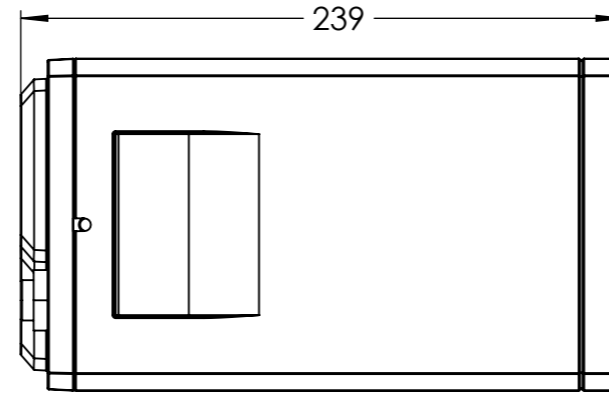

Dimension Drawing - LiFePO4 (Smart)

BAT512060410

LiFePO4 Battery 12.8V/60Ah Smart

Dimensions in mm

**victtron energy**  
BLUE POWER