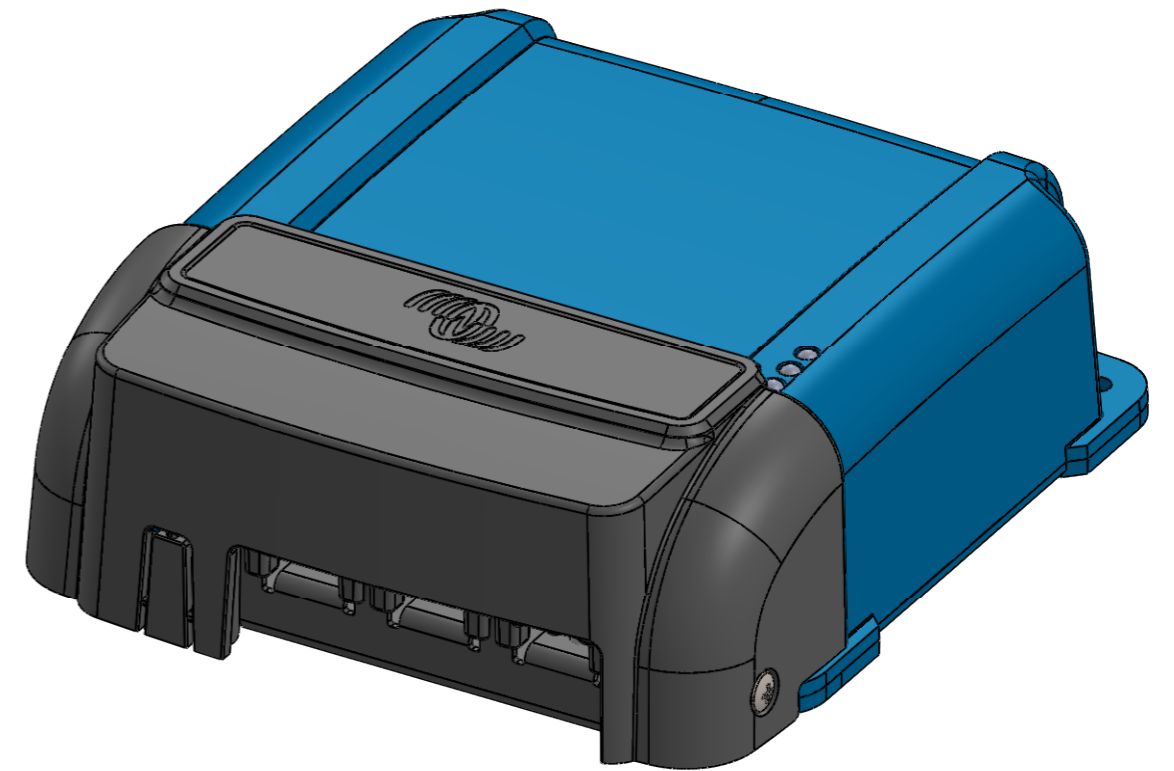

Dimension Drawing - MPPT WireBox-S

SCC950100000

MPPT WireBox-S 75-10/15

Dimensions in mm

victron energy
BLUE POWER