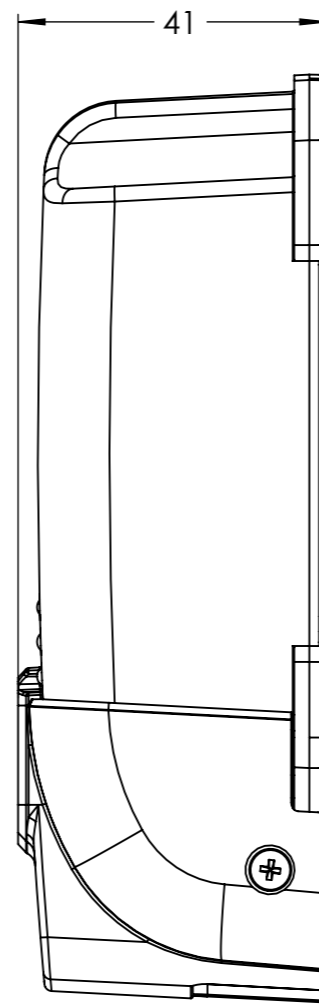

Dimension Drawing - MPPT WireBox-S

SCC950100000

MPPT WireBox-S 75-10/15

Dimensions in mm

victron energy
BLUE POWER