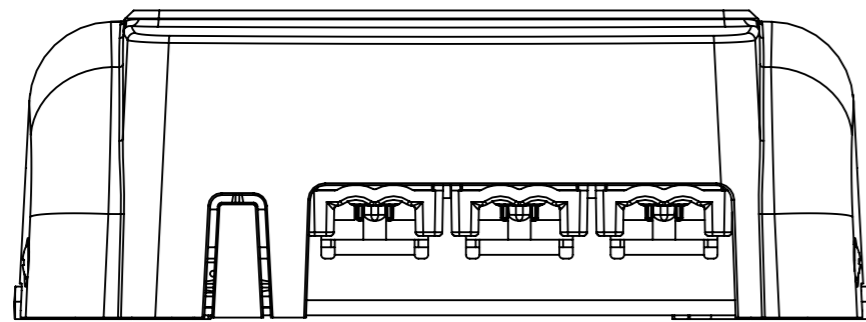

Dimension Drawing - MPPT WireBox-S

SCC950100000

MPPT WireBox-S 75-10/15

Dimensions in mm

victron energy
BLUE POWER