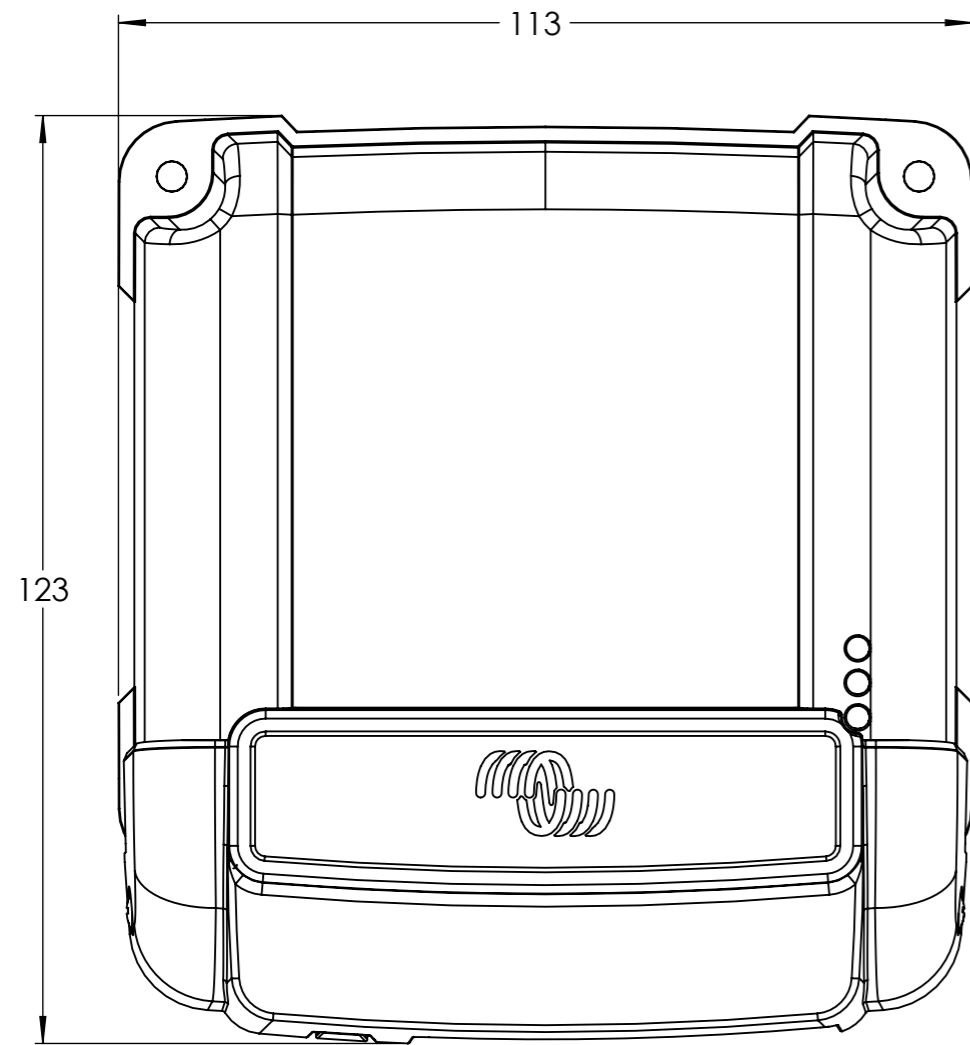

Dimension Drawing - MPPT WireBox-S

SCC950100000

MPPT WireBox-S 75-10/15

Dimensions in mm

victron energy
BLUE POWER