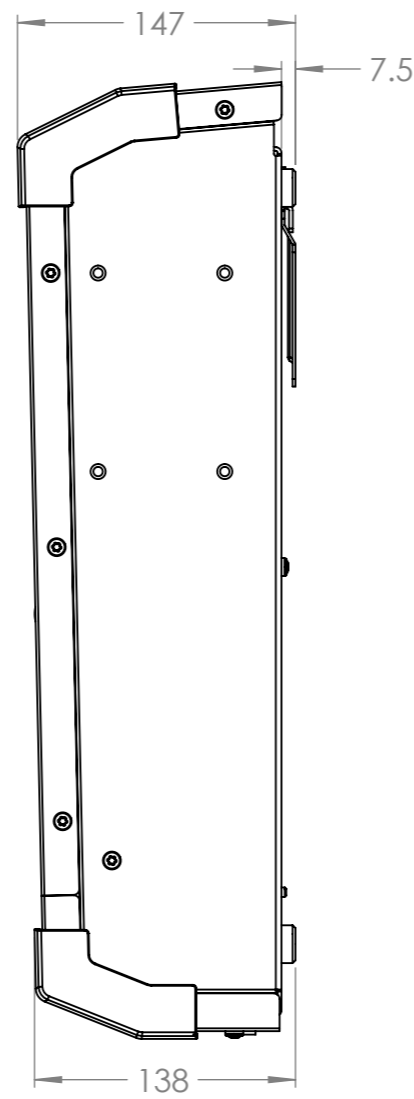

Dimension Drawing - MultiPlus-II 3kVA	
PMP242305010	MultiPlus-II 24/3000/70-32 230V
PMP242306000	MultiPlus-II 24/3000/70-32 230V GX
PMP482305000	MultiPlus-II 48/3000/35-32 230V
PMP482305010	MultiPlus-II 48/3000/35-32 230V
PMP482306000	MultiPlus-II 48/3000/35-32 230V GX

Dimensions in mm