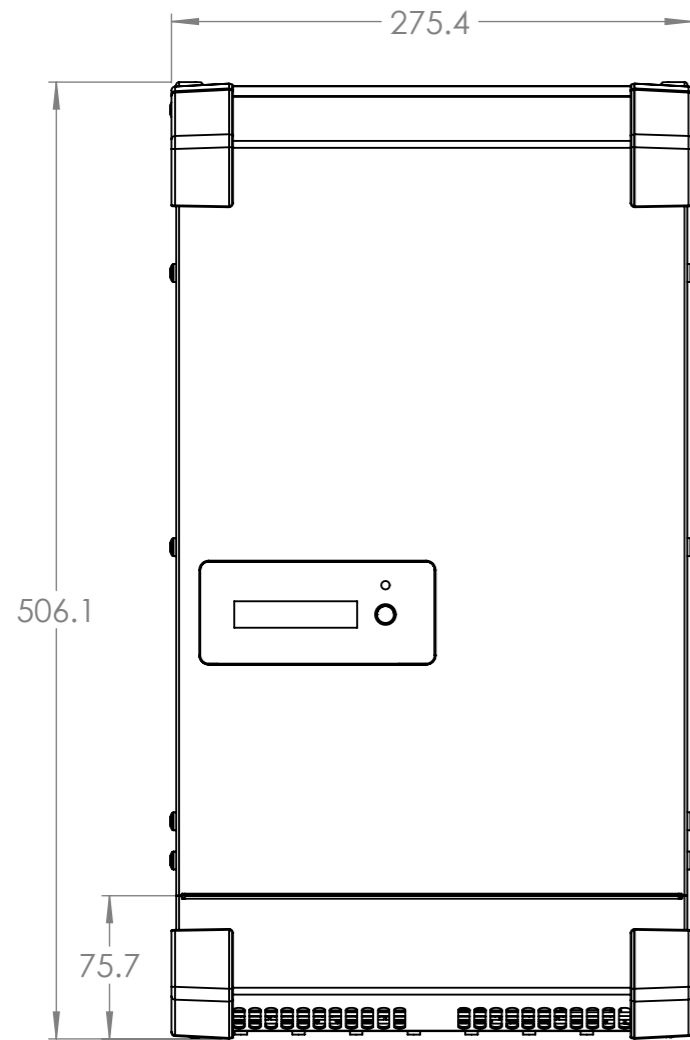

Dimension Drawing - MultiPlus-II 3kVA	
PMP242305010	MultiPlus-II 24/3000/70-32 230V
PMP242306000	MultiPlus-II 24/3000/70-32 230V GX
PMP482305000	MultiPlus-II 48/3000/35-32 230V
PMP482305010	MultiPlus-II 48/3000/35-32 230V
PMP482306000	MultiPlus-II 48/3000/35-32 230V GX

Dimensions in mm