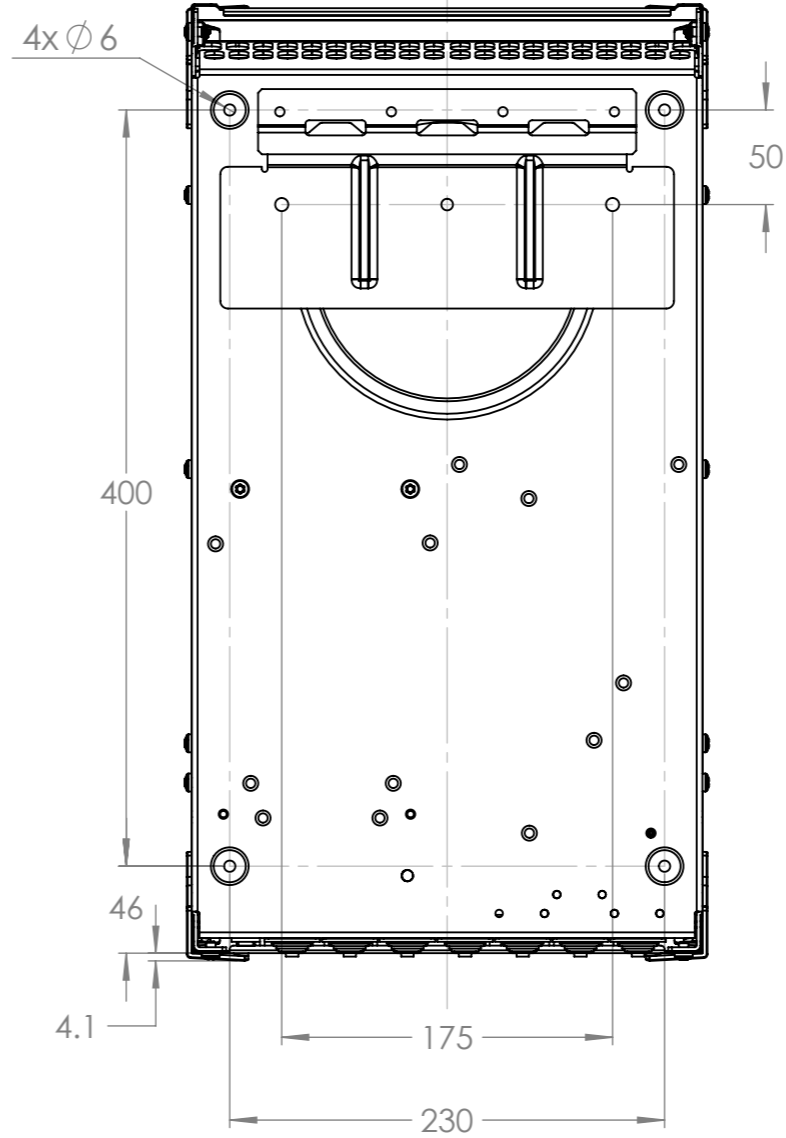

Dimension Drawing - MultiPlus-II 3kVA	
PMP242305010	MultiPlus-II 24/3000/70-32 230V
PMP242306000	MultiPlus-II 24/3000/70-32 230V GX
PMP482305000	MultiPlus-II 48/3000/35-32 230V
PMP482305010	MultiPlus-II 48/3000/35-32 230V
PMP482306000	MultiPlus-II 48/3000/35-32 230V GX

Dimensions in mm