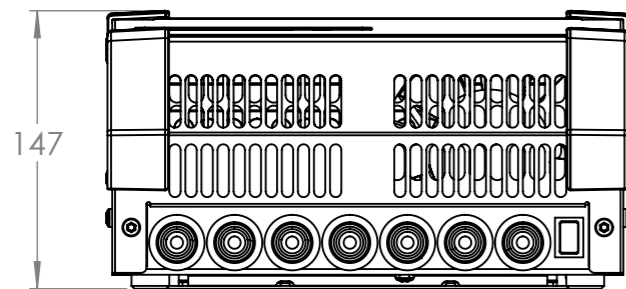

Dimension Drawing - MultiPlus-II 3kVA	
PMP242305010	MultiPlus-II 24/3000/70-32 230V
PMP242306000	MultiPlus-II 24/3000/70-32 230V GX
PMP482305000	MultiPlus-II 48/3000/35-32 230V
PMP482305010	MultiPlus-II 48/3000/35-32 230V
PMP482306000	MultiPlus-II 48/3000/35-32 230V GX

Dimensions in mm