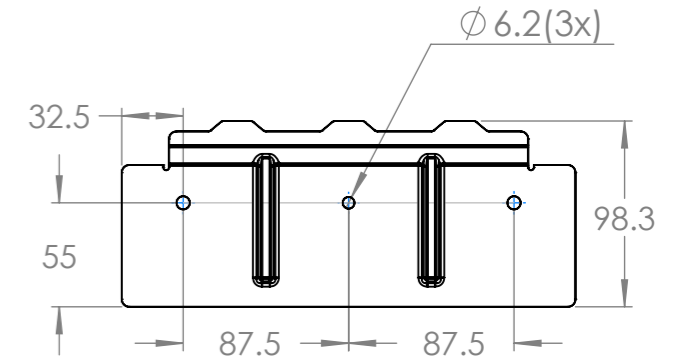

Dimension Drawing - MultiPlus-II 3kVA	
PMP242305010	MultiPlus-II 24/3000/70-32 230V
PMP242306000	MultiPlus-II 24/3000/70-32 230V GX
PMP482305000	MultiPlus-II 48/3000/35-32 230V
PMP482305010	MultiPlus-II 48/3000/35-32 230V
PMP482306000	MultiPlus-II 48/3000/35-32 230V GX

Dimensions in mm