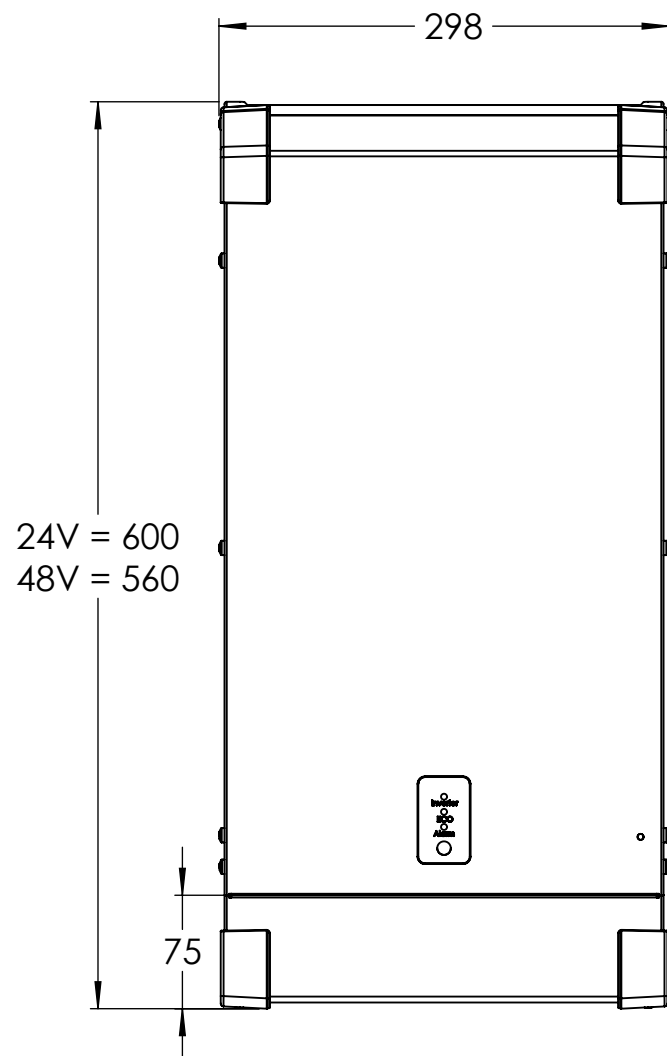

Dimension Drawing - Phoenix Inverter 5000VA Smart	
PIN242500000	Phoenix Inverter 24/5000 230V Smart
PIN482500000	Phoenix Inverter 48/5000 230V Smart

Dimensions in mm