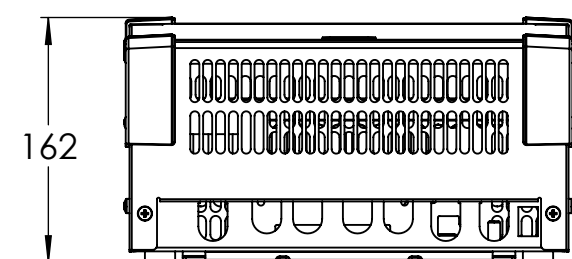

Dimension Drawing - Phoenix Inverter 5000VA Smart	
PIN242500000	Phoenix Inverter 24/5000 230V Smart
PIN482500000	Phoenix Inverter 48/5000 230V Smart

Dimensions in mm