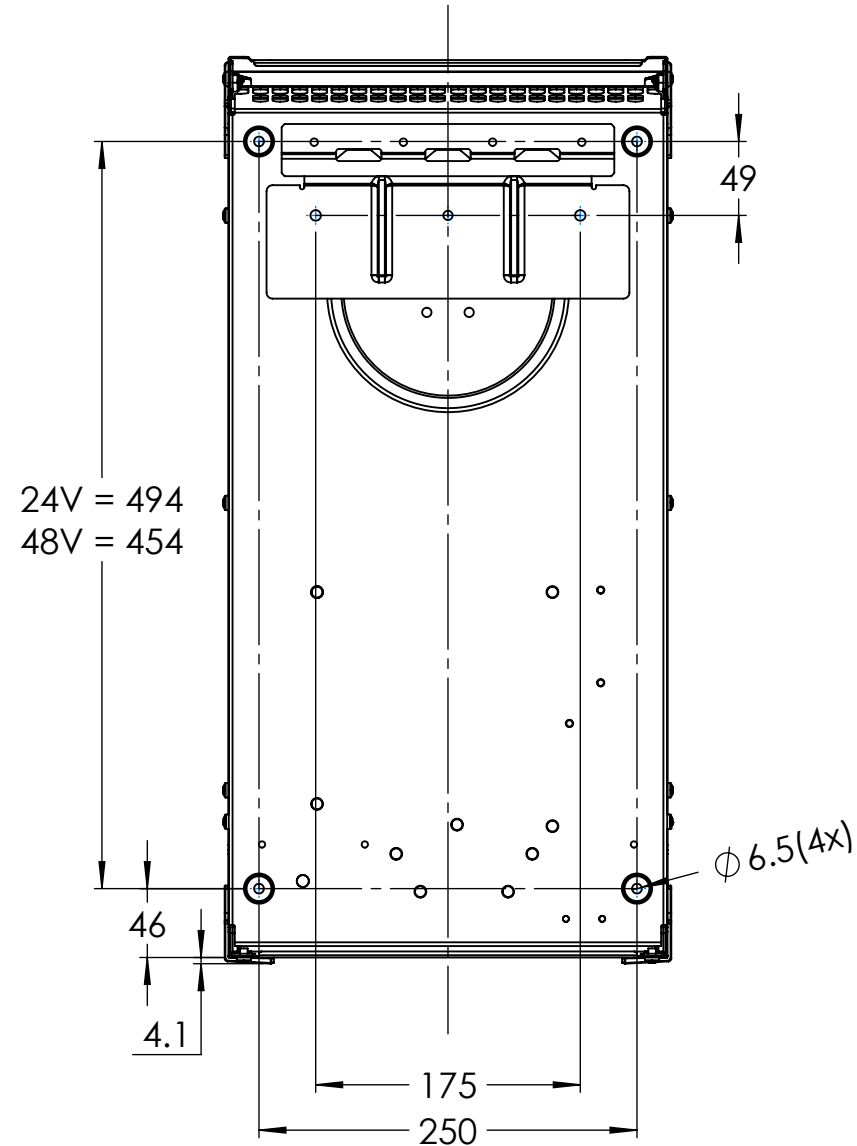

Dimension Drawing - Phoenix Inverter 5000VA Smart	
PIN242500000	Phoenix Inverter 24/5000 230V Smart
PIN482500000	Phoenix Inverter 48/5000 230V Smart

Dimensions in mm