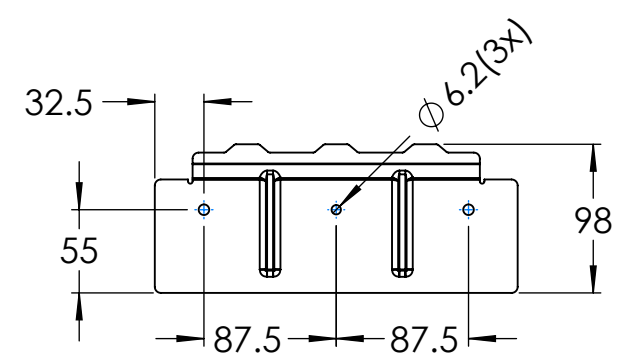

Dimension Drawing - Phoenix Inverter 5000VA Smart	
PIN242500000	Phoenix Inverter 24/5000 230V Smart
PIN482500000	Phoenix Inverter 48/5000 230V Smart

Dimensions in mm