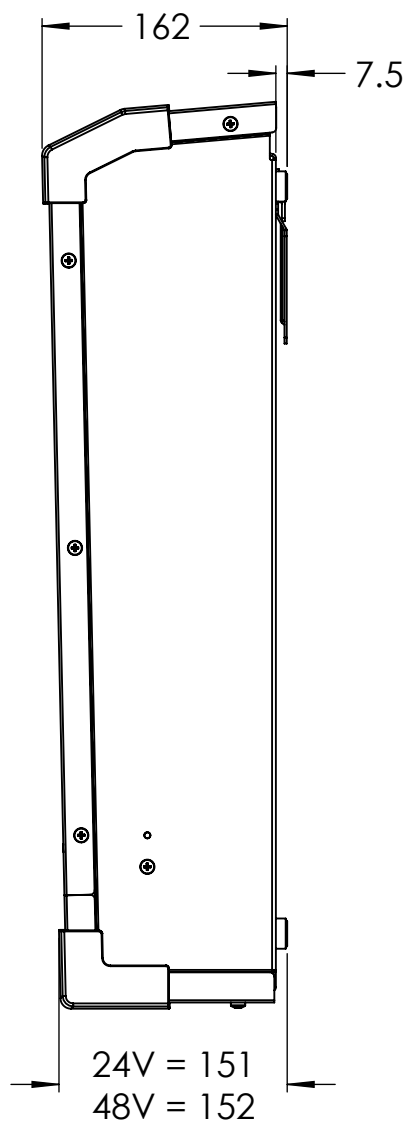

Dimension Drawing - Phoenix Inverter 5000VA Smart	
PIN242500000	Phoenix Inverter 24/5000 230V Smart
PIN482500000	Phoenix Inverter 48/5000 230V Smart

Dimensions in mm