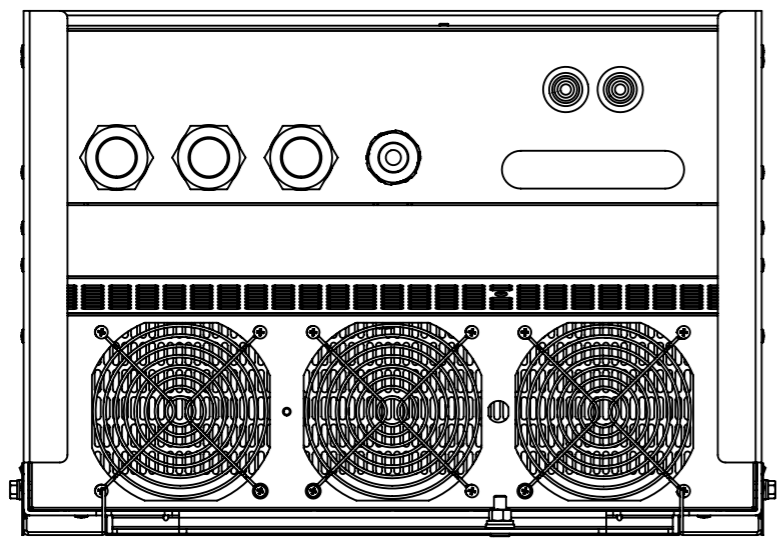

16x countersunk M6 hole

Dimensions in mm

victron energy
 BLUE POWER